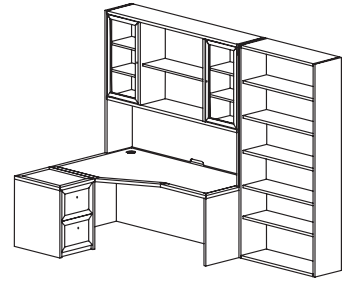

Desk Configuration
 1 x RL-2806, 1 x RL-2822
\$1168

Office Setting Configuration
 1 x RL-2807, 1 x RL-2827,
 1 x RL-2810, 1 x RL-2808
\$1736

Office Setting Configuration
 1 x RL-830, 1 x RL-2806, 1 x RL-860,
 1 x RL-1860, 1 x RL-2822
\$2375

Office Setting Configuration
 1 x RL-2802, 1 x RL-2807, 1 x RL-2804,
 1 x RL-860, 1 x RL-2865, 1 x RL-1860,
 1 x RL-2827 1 x RL-830, 2 x RL-1835,
 2 x RL-2836, 1 x RL-834
\$4139

86"H Library Wall Configuration
 2 x RL-834, 2 x RL-888, 1 x RL-891,
 1 x RL-831, 1 x RL-884,
 2 x RL-830, 2 x RL-882, 2 x RL-1835,
 2 x RL-2836, 1 x RL-833, 1 x RL-887
 114/84"W x 14"D x 86"H **\$3641**