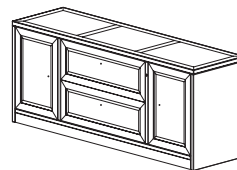

71"W x 20"D Credenza With 2 Doors & 2 Lateral File Drawers
71"W x 20"D x 29"H
J03 RL-2826/V or C **$1249**