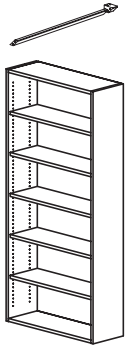

Full Sidepanel For 24"D Desks # 2807, 2808
J03 RL-1852/V or C **\$85**

Pencil Drawer
23"W x 19"D x 1.75"H
Black Only
J03 1501/BK **\$179**

Keyboard Extension
27"W x 15"D x 5"H
Black Only
J03 A-1006/BK **\$149**

**71" W Top Moulding
For # 860 Hutch**
71" W x 3" D x 2" H
J03 RL-880/V or C \$59
Stock or Special Order

71" W Hutch
71" W x 14" D x 57" H
J03 RL-860/V or C \$569

**48" W Top Moulding
For # 863 Hutch**
48" W x 3" D x 2" H
J03 RL-889/V or C \$55
Stock or Special Order

48" W Hutch
48" W x 14" D x 57" H
J03 RL-863/V or C \$459

**35.5" W Top Moulding
For # 865 Hutch**
35.5" W x 3" D x 2" H
J03 RL-883/V or C \$55
Stock or Special Order

35.5" W Hutch
35.5" W x 14" D x 57" H
J03 RL-865/V or C \$349

Glass Doors For Hutches
33" W x 1" D x 33.5" H
J03 RL-1860/V or C \$209

Wood Doors For Hutches
33" W x 1" D x 33.5" H
J03 RL-2865/V or C \$199

40" W Top Moulding
40" W x 3" D x 2" H
J03 RL-882/V or C \$59