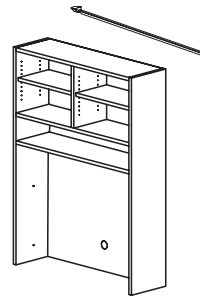

48"W Top Moulding For #870 Hutch
48"W x 3"D x 2"H
J03 RL-881/V or C **$59**
Stock or Special Order