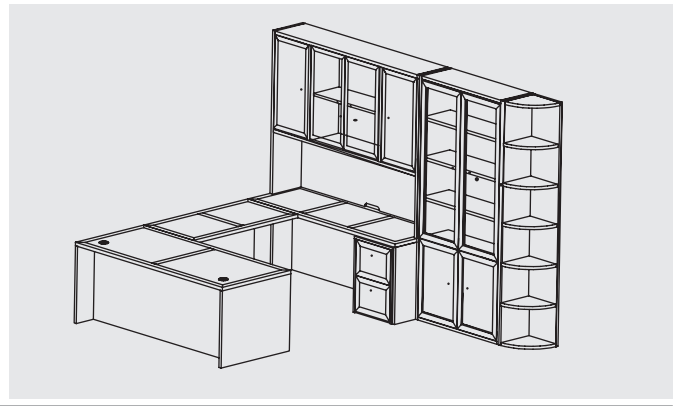

J03 ROYAL 9-2_12

Royal Office & Entertainment

Available in veneer or cherry, our Royal office & entertainment collection offers over 50 components to fit your space perfectly. This collection features office set-ups with desktop hutches, matching 86"H library bookcases and five styles of entertainment components for standard or flat screen TV's. The bookcases and hutches can be accessorized with glass or wood doors and elegant top mouldings for an impressive look.