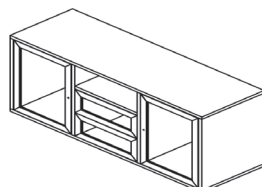

63"W Base Cabinet With Glass Doors
63"W x 19"D x 29"H
J03 RL-765/V or C **$899**