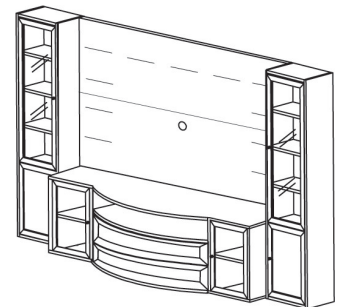

Office Setting Configuration
 1 x RL-2807, 1 x RL-1852, 1 x RL-863,
 1 x RL-1860, 1 x RL-832, 1 x RL-1835,
 1 x RL-2836 1 x RL-834
\$2064

Office Setting Configuration
 1 x RL-2802, 1 x RL-2826,
 1 x RL-860, 1 x RL-2865,
 1 x RL-880, 1 x RL-890
\$2674

Office Setting Configuration
 1 x RL-2802, 1 x RL-2807, 1 x RL-2804,
 1 x RL-860, 1 x RL-2865, 1 x RL-1860,
 1 x RL-2827 1 x RL-830, 2 x RL-1835,
 2 x RL-2836, 1 x RL-834
\$4139

86"H Library Wall Configuration
 2 x RL-834, 2 x RL-888, 1 x RL-891,
 1 x RL-831, 1 x RL-884,
 2 x RL-830, 2 x RL-882, 2 x RL-1835,
 2 x RL-2836, 1 x RL-833, 1 x RL-887
 114/84"W x 14"D x 86"H **\$3641**

86"H Entertainment Center Configuration
 2 x RL-834, 1 x RL-876, 1 x RL-871,
 1 x RL-1875
 109"W x 24"D x 86"H **\$2301**

86"H Entertainment Center Configuration
 2 x RL-832, 2 x RL-2836, 2 x RL-1835,
 1 x RL-760, 1 x RL-770
 121"W x 24"D x 86"H **\$2894**