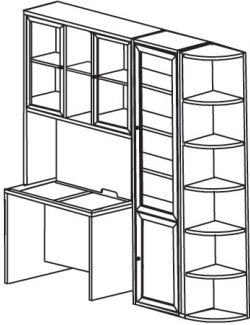

Desk Configuration
 1 x RL-2806, 1 x RL-2822
\$1168

Office Setting Configuration
 1 x RL-2807, 1 x RL-2827,
 1 x RL-2810, 1 x RL-2808
\$1736

Office Setting Configuration
 1 x RL-830, 1 x RL-2806, 1 x RL-860,
 1 x RL-1860, 1 x RL-2822
\$2375

Office Setting Configuration
 1 x RL-2807, 1 x RL-1852, 1 x RL-863,
 1 x RL-1860, 1 x RL-832, 1 x RL-1835,
 1 x RL-2836 1 x RL-834
\$2064

Office Setting Configuration
 1 x RL-2802, 1 x RL-2826,
 1 x RL-860, 1 x RL-2865,
 1 x RL-880, 1 x RL-890
\$2674

Office Setting Configuration
 1 x RL-2802, 1 x RL-2807, 1 x RL-2804,
 1 x RL-860, 1 x RL-2865, 1 x RL-1860,
 1 x RL-2827 1 x RL-830, 2 x RL-1835,
 2 x RL-2836, 1 x RL-834
\$4139

86"H Library Wall Configuration
 2 x RL-834, 2 x RL-888, 1 x RL-891,
 1 x RL-831, 1 x RL-884,
 2 x RL-830, 2 x RL-882, 2 x RL-1835,
 2 x RL-2836, 1 x RL-833, 1 x RL-887
 114/84"W x 14"D x 86"H **\$3641**