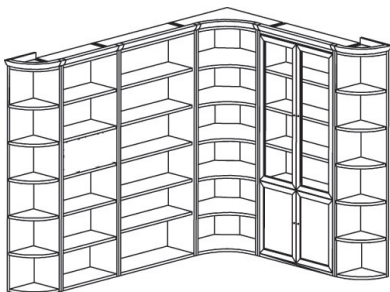

Desk Configuration
 1 x RL-2806, 1 x RL-2822
\$1168

Office Setting Configuration
 1 x RL-2807, 1 x RL-2827,
 1 x RL-2810, 1 x RL-2808
\$1736

Office Setting Configuration
 1 x RL-830, 1 x RL-2806, 1 x RL-860,
 1 x RL-1860, 1 x RL-2822
\$2375

Office Setting Configuration
 1 x RL-2802, 1 x RL-2807, 1 x RL-2804,
 1 x RL-860, 1 x RL-2865, 1 x RL-1860,
 1 x RL-2827 1 x RL-830, 2 x RL-1835,
 2 x RL-2836, 1 x RL-834
\$4139

86"H Library Wall Configuration
 2 x RL-834, 2 x RL-888, 1 x RL-891,
 1 x RL-831, 1 x RL-884,
 2 x RL-830, 2 x RL-882, 2 x RL-1835,
 2 x RL-2836, 1 x RL-833, 1 x RL-887
 114/84"W x 14"D x 86"H **\$3641**