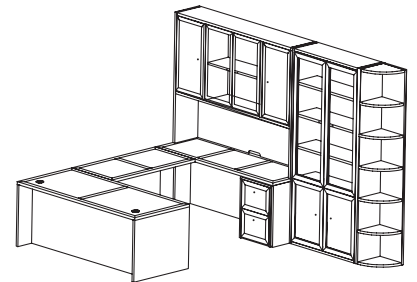

Desk Configuration
 1 x RL-2806, 1 x RL-2822
\$1168

Office Setting Configuration
 1 x RL-2807, 1 x RL-2827,
 1 x RL-2810, 1 x RL-2808
\$1736

Office Setting Configuration
 1 x RL-830, 1 x RL-2806, 1 x RL-860,
 1 x RL-1860, 1 x RL-2822
\$2375

Office Setting Configuration
 1 x RL-2802, 1 x RL-2807, 1 x RL-2804,
 1 x RL-860, 1 x RL-2865, 1 x RL-1860,
 1 x RL-2827 1 x RL-830, 2 x RL-1835,
 2 x RL-2836, 1 x RL-834
\$4139

86"H Library Wall Configuration
 2 x RL-834, 2 x RL-888, 1 x RL-891,
 1 x RL-831, 1 x RL-884,
 2 x RL-830, 2 x RL-882, 2 x RL-1835,
 2 x RL-2836, 1 x RL-833, 1 x RL-887
 114/84"W x 14"D x 86"H **\$3641**