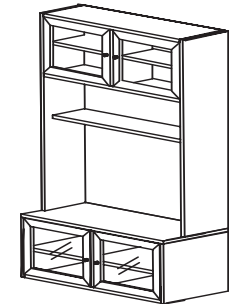

48" Entertainment Center Configuration
1 x RL-872,
2 x RL-1870,
1 x RL-870
$1098

63"W Base Cabinet
63"W x 24"D x 15"H
J03 RL-875/V or C **$399**

48"W Base Cabinet
48"W x 24"D x 21"H
J03 RL-873/V or C **$349**

20"D Version
J03 RL-874/V or C **$399**

20"D Version
J03 RL-872/V or C **$329**

48"W Hutch W/Adjustable Backpanel
For #873 or #872 Base Cabinet
Accepts Hang-Mount or Table-Mount Flat Screen TV's
48"W x 14"D x 65"H
J03 RL-870/V or C **$399**