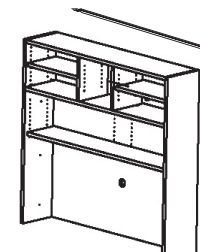

63"W Top Moulding For #871 Hutch
63"W x 3"D x 2"H
J03 RL-893/V or C **$79**
Stock or Special Order