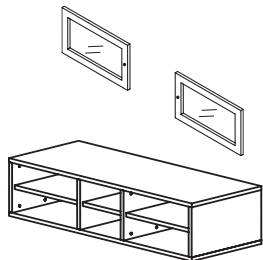

Wood Framed Glass Doors For #875 or #874 Base Cabinet & #871 Hutch
44.5"W x 1"Thick x 13"H
J03 RL-1875/V or C **$185**