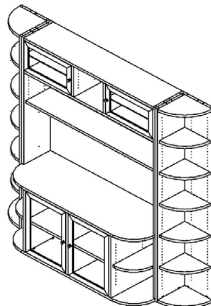

Office Setting Configuration
 1 x RL-2807, 1 x RL-1852, 1 x RL-863,
 1 x RL-1860, 1 x RL-832, 1 x RL-1835,
 1 x RL-2836 1 x RL-834
\$2064

Office Setting Configuration
 1 x RL-2802, 1 x RL-2826,
 1 x RL-860, 1 x RL-2865,
 1 x RL-880, 1 x RL-890
\$2674

Office Setting Configuration
 1 x RL-2802, 1 x RL-2807, 1 x RL-2804,
 1 x RL-860, 1 x RL-2865, 1 x RL-1860,
 1 x RL-2827 1 x RL-830, 2 x RL-1835,
 2 x RL-2836, 1 x RL-834
\$4139

86"H Library Wall Configuration
 2 x RL-834, 2 x RL-888, 1 x RL-891,
 1 x RL-831, 1 x RL-884,
 2 x RL-830, 2 x RL-882, 2 x RL-1835,
 2 x RL-2836, 1 x RL-833, 1 x RL-887
 114/84"W x 14"D x 86"H **\$3641**

86"H Entertainment Center Configuration
 2 x RL-834, 1 x RL-876, 1 x RL-871,
 1 x RL-1875
 109"W x 24"D x 86"H **\$2301**

86"H Entertainment Center Configuration
 2 x RL-832, 2 x RL-2836, 2 x RL-1835,
 1 x RL-760, 1 x RL-770
 121"W x 24"D x 86"H **\$2894**