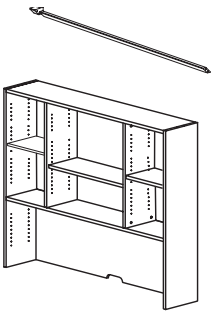

44"W x 44"D Corner Desk
44"W x 44"D x 29"H
J03 RL-2810/V or C **\$559**

71"W x 20"D Credenza With 2 Doors & 2 Lateral File Drawers
71"W x 20"D x 29"H
J03 RL-2826/V or C **\$1249**

35.5"W x 20"D Lateral File Cabinet With 2 Drawers
35.5"W x 20"D x 29"H
J03 RL-2825/V or C **\$749**

18.5"W x 24"D Desk High File Pedestal With 2 File Drawers
18.5"W x 24"D x 29"H
J03 RL-2822/V or C **\$599**

18.5"W Mobile Pedestal With 3 Drawers (1 Hidden)
18.5"W x 19"D x 27"H
J03 RL-2827/V or C **\$499**

Full Sidepanel For 24"D Desks # 2807, 2808
J03 RL-1852/V or C **\$85**

Pencil Drawer
23"W x 19"D x 1.75"H
Black Only
J03 1501/BK **\$179**

Keyboard Extension
27"W x 15"D x 5"H
Black Only
J03 A-1006/BK **\$149**