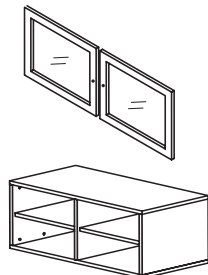

Wood Framed Glass Doors For #873 or #872 Base Cabinet & #870 Hutch
44"W x 1"Thick x 18"H
J03 RL-1870/V or C **$185**