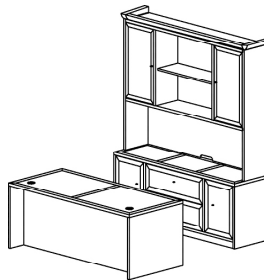

Office Setting Configuration
1 x RL-2802, 1 x RL-2826,
1 x RL-860, 1 x RL-2865,
1 x RL-880, 1 x RL-890
$2674