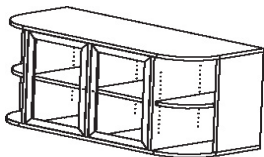

63"W Base Cabinet With Glass Doors
63"W x 24"D x 29"H
J03 RL-876/V or C **$799**