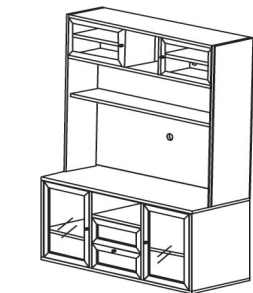

63" Entertainment Center Configuration
1 x RL-765,
1 x RL-871,
1 x RL-1875
$1603

63"W Hutch With Adjustable Backpanel For #876 or #765 Base Cabinet
Accepts Hang-Mount Or Table-Mount Flat Screen TV's
63"W x 14"D x 56"H
J03 RL-871/V or C **$519**