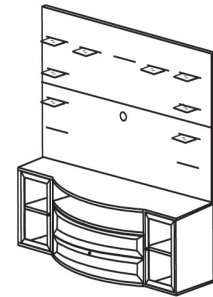

79" Entertainment Center Configuration
1 x RL-760,
1 x RL-770,
1 x RL-898
$1887