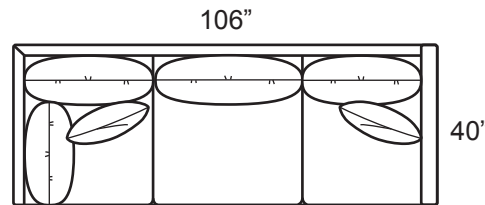

1068-XRB RAF Corner Sofa

STYLE INFORMATION

Overall Height: 37
Arm Height: 30
Back Height: 30
Seat Height: 19
Blend Down Seat/Backs
21" Blend Down Toss Pillows