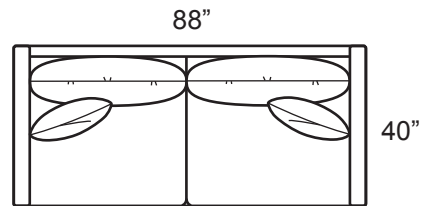

# 1068-SERIES

6/2010

1068-C2B Chair & 1/2

1068-EEB Corner

1068-O2B Ottoman

1068-PAB Apartment Sofa

1068-CKB Cocktail

1068-SAB Sofa

## STYLE INFORMATION

Overall Height: 37  
Arm Height: 30  
Back Height: 30  
Seat Height: 19  
Blend Down Seat/Backs  
21" Blend Down Toss Pillows