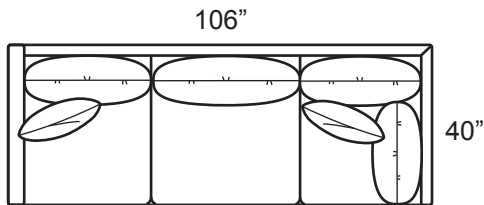

1068-XLB LAF Corner Sofa