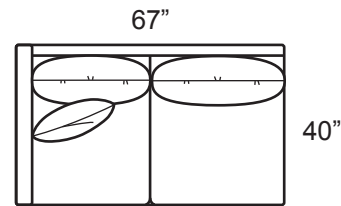

# 1068-SERIES

6/2010

1068-C2B Chair & 1/2

1068-EEB Corner

1068-O2B Ottoman

1068-PAB Apartment Sofa

1068-CKB Cocktail

1068-SAB Sofa

## STYLE INFORMATION

Overall Height: 37  
Arm Height: 30  
Back Height: 30  
Seat Height: 19  
Blend Down Seat/Backs  
21" Blend Down Toss Pillows