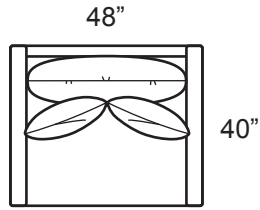

# 1068-SERIES

6/2010

1068-C2B Chair & 1/2

1068-EEB Corner

1068-O2B Ottoman

1068-PAB Apartment Sofa

1068-CKB Cocktail

1068-SAB Sofa

## STYLE INFORMATION

Overall Height: 37  
Arm Height: 30  
Back Height: 30  
Seat Height: 19  
Blend Down Seat/Backs  
21" Blend Down Toss Pillows