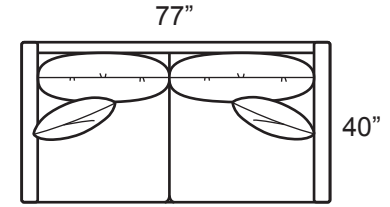

# 1068-SERIES

6/2010

1068-C2B Chair & 1/2

1068-EEB Corner

1068-O2B Ottoman

1068-PAB Apartment Sofa

1068-CKB Cocktail

1068-SAB Sofa

## STYLE INFORMATION

Overall Height: 37  
Arm Height: 30  
Back Height: 30  
Seat Height: 19  
Blend Down Seat/Backs  
21" Blend Down Toss Pillows