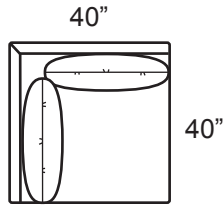

# 1068-SERIES

6/2010

1068-C2B Chair & 1/2

1068-EEB Corner

1068-O2B Ottoman

1068-PAB Apartment Sofa

1068-CKB Cocktail

1068-SAB Sofa

## STYLE INFORMATION

Overall Height: 37  
Arm Height: 30  
Back Height: 30  
Seat Height: 19  
Blend Down Seat/Backs  
21" Blend Down Toss Pillows