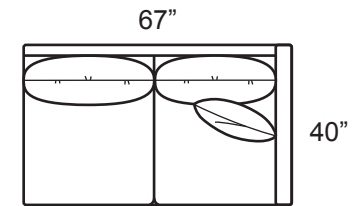

1068-PRB RAF Apartment Sofa