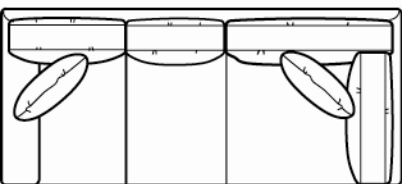

32"

26"

0659-OCB Caster Ottoman

92"

44"

0659-QAB Queen Sleeper
0659-SAB Sofa

100"

44"

0659-XLB Left One Arm Sofa
With Right Corner

100"

44"

0659-XRB Right One Arm Sofa
With Left Corner

Style Information

Overall Height: 37"

Arm Height: 24"

Back Height: 31"

Seat Height: 19"

Seat Depth: 29"

Blend Down Seats, Backs and Toss

Toss Pillows: 21" Knife edge

No Finish Required

Scale: 1/4"=12"

Sizes subject to change with out notice.