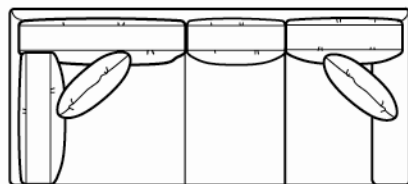

0659-XLB Left One Arm Sofa
With Right Corner

100"

44"

0659-XRB Right One Arm Sofa
With Left Corner

Style Information

Overall Height: 37"

Arm Height: 24"

Back Height: 31"

Seat Height: 19"

Seat Depth: 29"

Blend Down Seats, Backs and Toss

Toss Pillows: 21" Knife edge

No Finish Required

Scale: 1/4"=12"

Sizes subject to change with out notice.